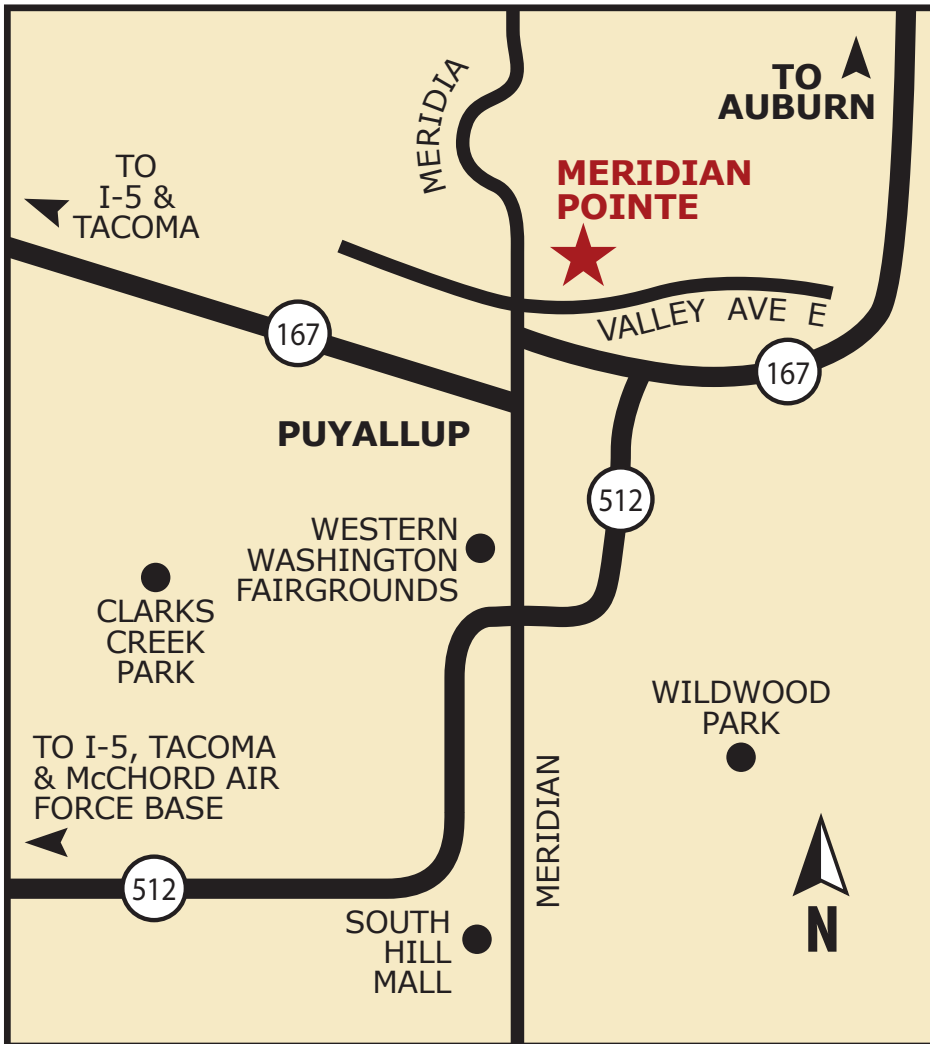

# MERIDIAN POINTE

### Directions

#### To Meridian Pointe

#### Meridian Pointe Apartments

P 866-768-6805

[leasing@meridianpointe.com](mailto:leasing@meridianpointe.com)

Meridian Pointe Apartments  
407 Valley Avenue NE  
Puyallup, WA 98372

- From I-5, take exit #142 A to Hwy 18.
- Follow Hwy 18 to Hwy 167 Southbound.
- From Highway 167, turn right on Meridian Street.
- Turn right on Valley Avenue.
- Meridian Pointe is ahead on the left.